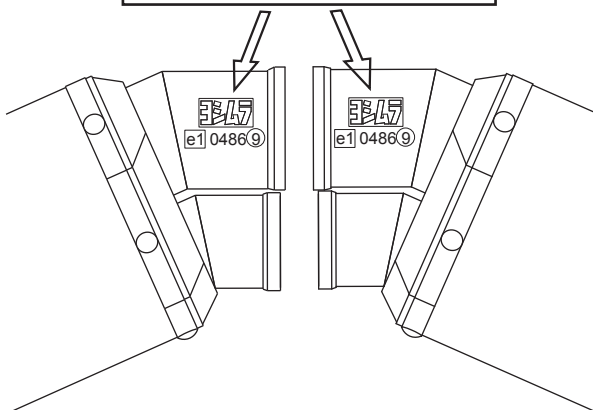

EEC Approval Number