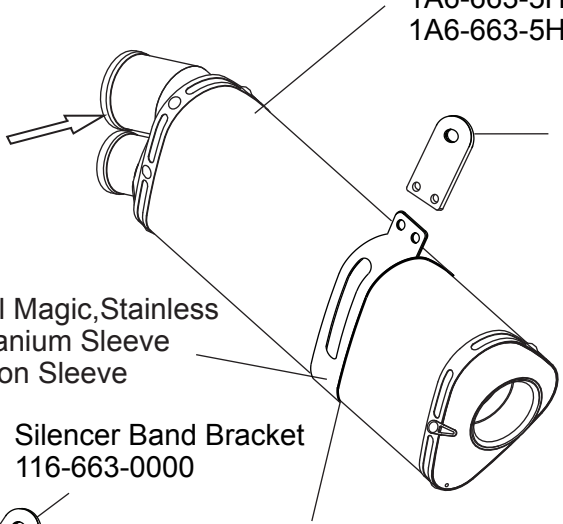

YOSHIMURA TRI-OVAL DUAL EXIT TRIUMPH STREET TRIPLE EEC APPROVED

- Metal Magic Sleeve ; 1A0-663-5H20
- Stainless Sleeve ; 1A0-663-5H50
- Titanium Sleeve ; 1A0-663-5H80
- Carbon Sleeve ; 1A0-663-5H90

- Silencer Assy Left
- 1A6-663-5H2A Metal Magic Sleeve
- 1A6-663-5H5A Stainless Sleeve
- 1A6-663-5H8A Titanium Sleeve
- 1A6-663-5H9A Carbon Sleeve

- Silencer Assy Right
- 1A6-663-5H20 Metal Magic Sleeve
- 1A6-663-5H50 Stainless Sleeve
- 1A6-663-5H80 Titanium Sleeve
- 1A6-663-5H90 Carbon Sleeve

EEC Approval Number

- Silencer Band
- 162-66R-6500 Metal Magic, Stainless & Titanium Sleeve
- 162-66R-6300 Carbon Sleeve