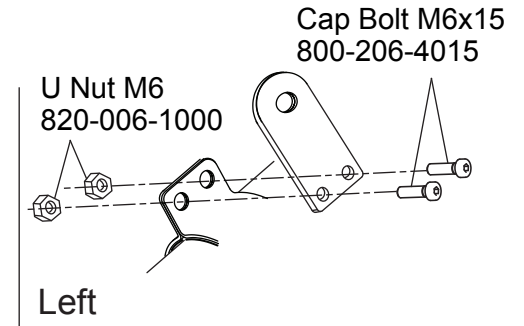

YOSHIMURA TRI-OVAL DUAL EXIT TRIUMPH STREET TRIPLE EEC APPROVED

- Metal Magic Sleeve ; 1A0-663-5H20
- Stainless Sleeve ; 1A0-663-5H50
- Titanium Sleeve ; 1A0-663-5H80
- Carbon Sleeve ; 1A0-663-5H90

- Silencer Assy Left
- 1A6-663-5H2A Metal Magic Sleeve
- 1A6-663-5H5A Stainless Sleeve
- 1A6-663-5H8A Titanium Sleeve
- 1A6-663-5H9A Carbon Sleeve

- Silencer Assy Right
- 1A6-663-5H20 Metal Magic Sleeve
- 1A6-663-5H50 Stainless Sleeve
- 1A6-663-5H80 Titanium Sleeve
- 1A6-663-5H90 Carbon Sleeve

EEC Approval Number

- Silencer Band
- 162-66R-6500 Metal Magic, Stainless & Titanium Sleeve
- 162-66R-6300 Carbon Sleeve