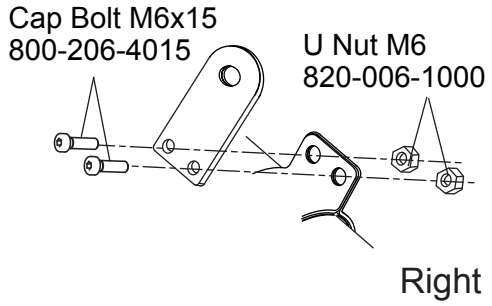

YOSHIMURA TRI-OVAL DUAL EXIT TRIUMPH STREET TRIPLE EEC APPROVED

- Metal Magic Sleeve ; 1A0-663-5H20
- Stainless Sleeve ; 1A0-663-5H50
- Titanium Sleeve ; 1A0-663-5H80
- Carbon Sleeve ; 1A0-663-5H90

- Silencer Assy Left
- 1A6-663-5H2A Metal Magic Sleeve
- 1A6-663-5H5A Stainless Sleeve
- 1A6-663-5H8A Titanium Sleeve
- 1A6-663-5H9A Carbon Sleeve

- Silencer Assy Right
- 1A6-663-5H20 Metal Magic Sleeve
- 1A6-663-5H50 Stainless Sleeve
- 1A6-663-5H80 Titanium Sleeve
- 1A6-663-5H90 Carbon Sleeve

EEC Approval Number

- Silencer Band
- 162-66R-6500 Metal Magic, Stainless & Titanium Sleeve
- 162-66R-6300 Carbon Sleeve