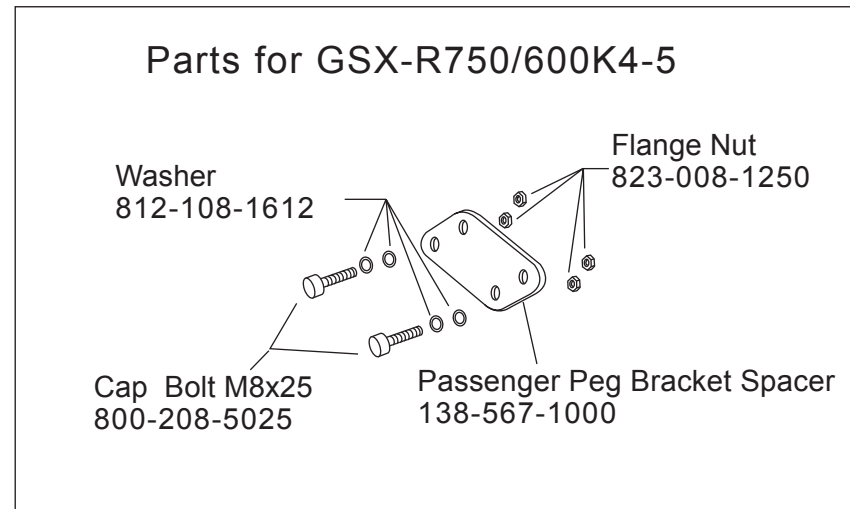

- Tri-Oval Silencer Band  
162-39R-0015 for Metal Magic/Stainless/Titanium Sleeve  
162-39R-0019 for Carbon Sleeve

SD#5  
138-058-5424

Cap Bolt M8x40  
800-208-5040

Silencer Band Rubber  
896-005-0135

EEC Approved No.

The Sight from Back

- Tri-Oval Silencer Assy
- 1A6-503-5421 Metal Magic Sleeve
- 1A6-503-5451 Stainless Sleeve
- 1A6-503-5481 Titanium Sleeve
- 1A6-503-5491 Carbon Sleeve

Cap Bolt M8x20  
800-208-5020

Lot Number