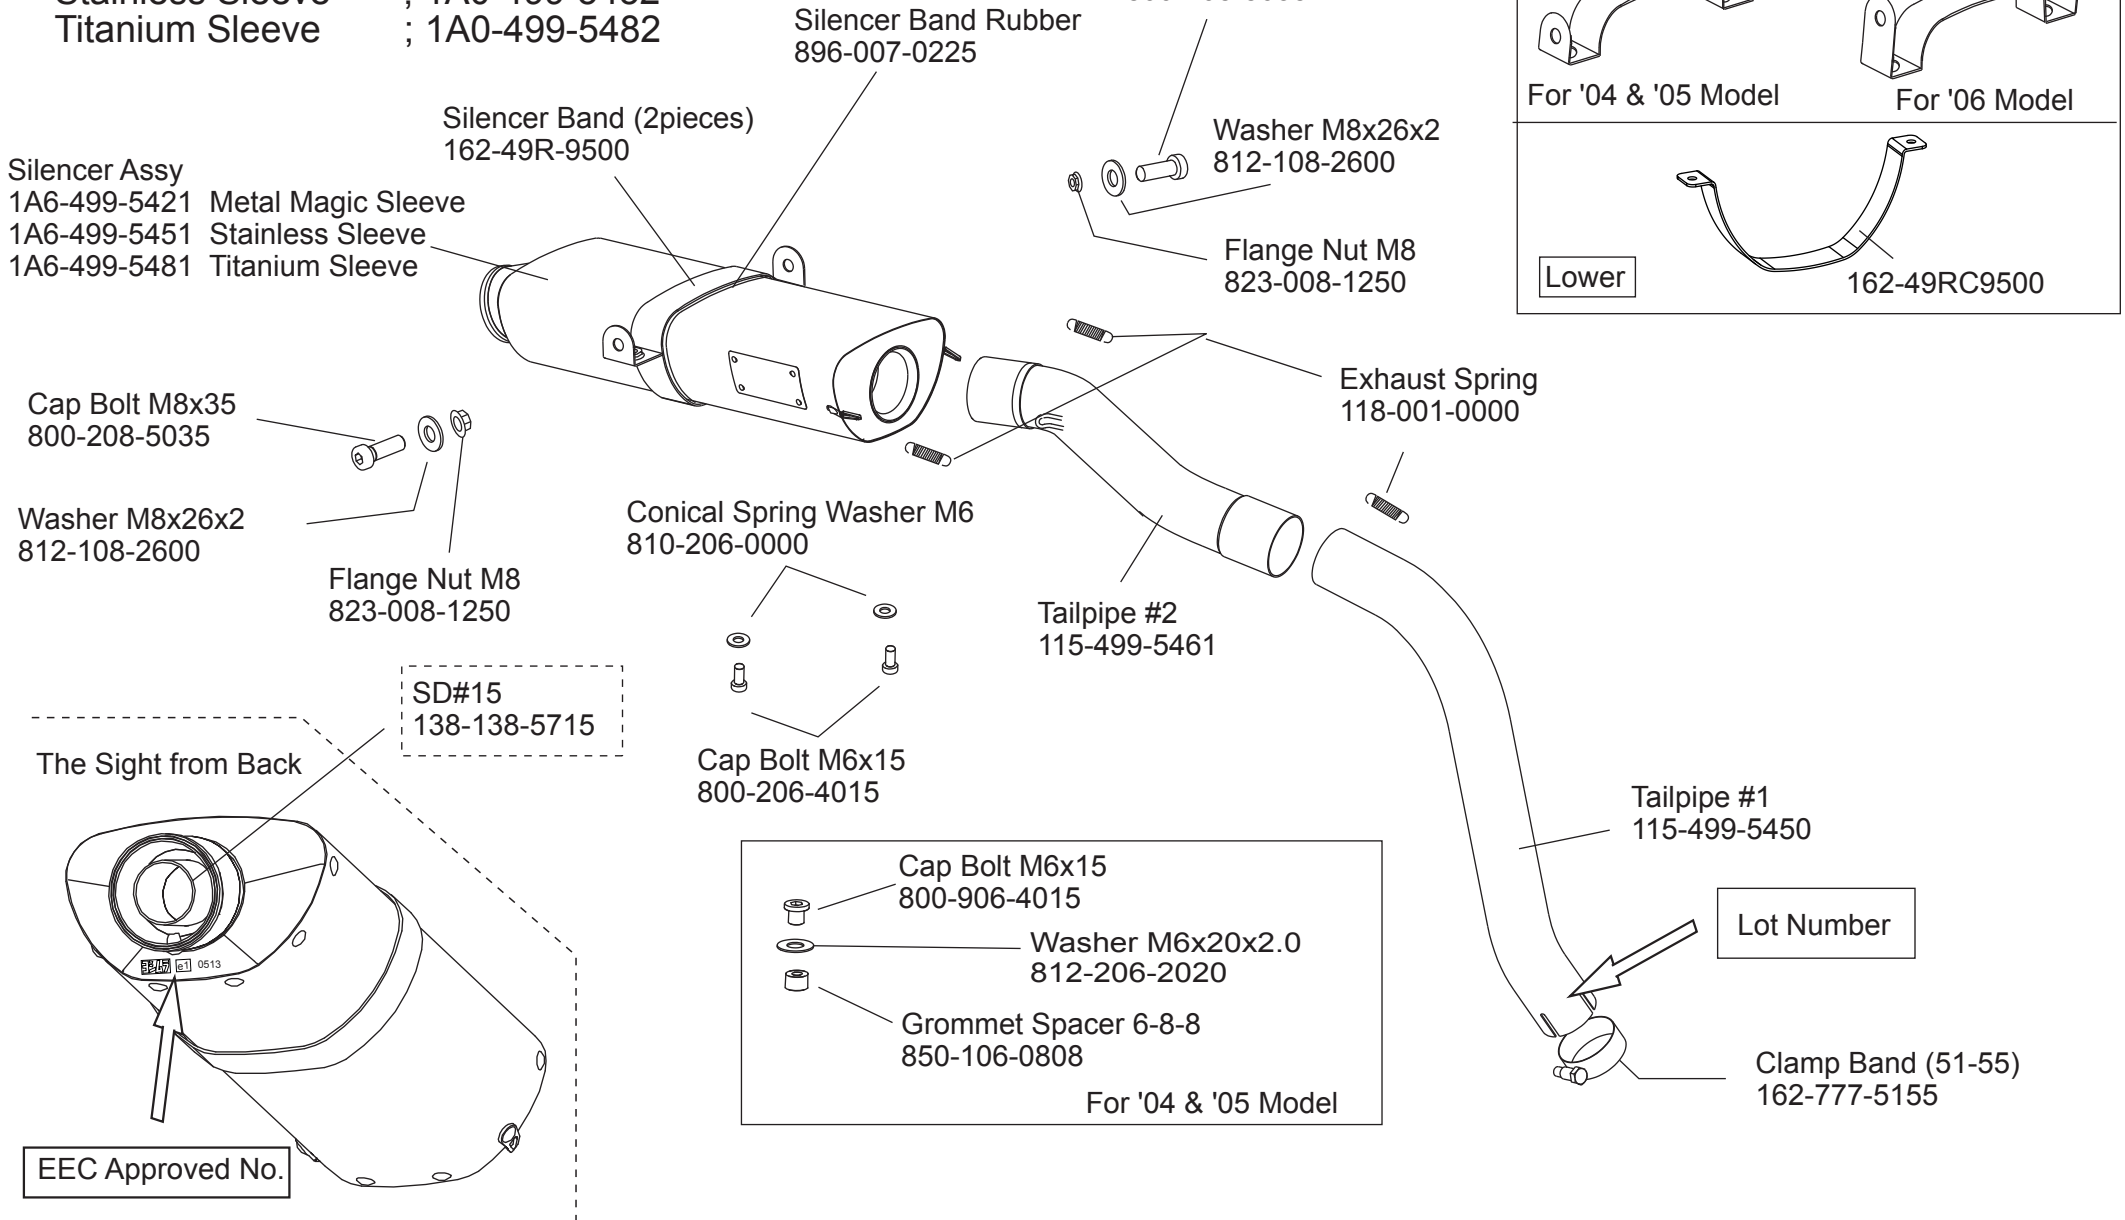

# YOSHIMURA GP-FORCE SLIP-ON HONDA CBR1000RR '04-'06 EEC APPROVED

Metal Magic Sleeve ; 1A0-499-5422  
Stainless Sleeve ; 1A0-499-5452  
Titanium Sleeve ; 1A0-499-5482

## Silencer Band