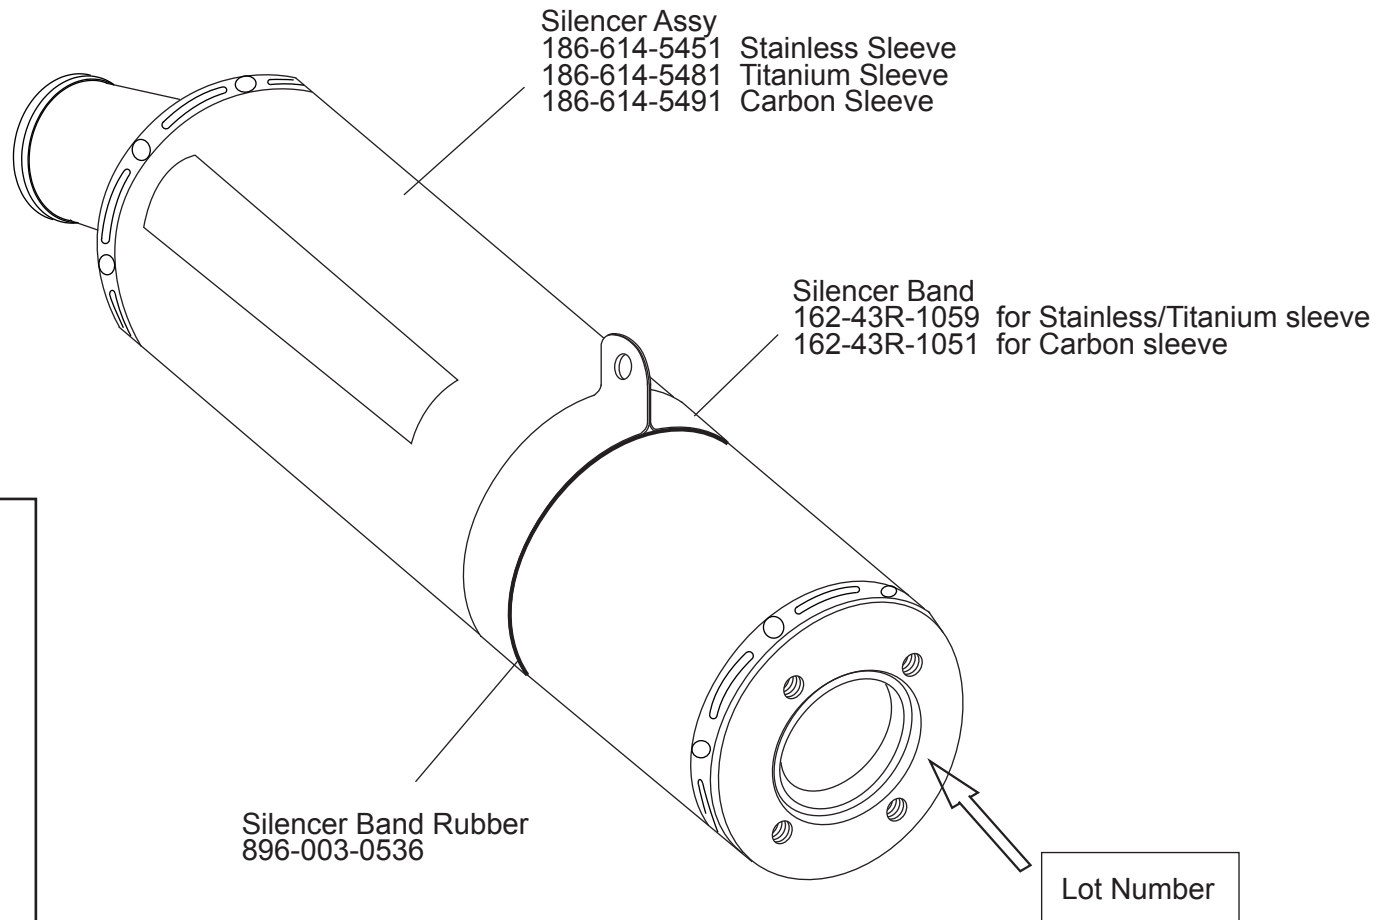

# YOSHIMURA STREET SPORTS SLIP-ON HYOSUNG GT250R '06-'09

Stainless Sleeve ; 180-614-5451  
Titanium Sleeve ; 180-614-5481  
Carbon Sleeve ; 180-614-5491

※ OFFSET